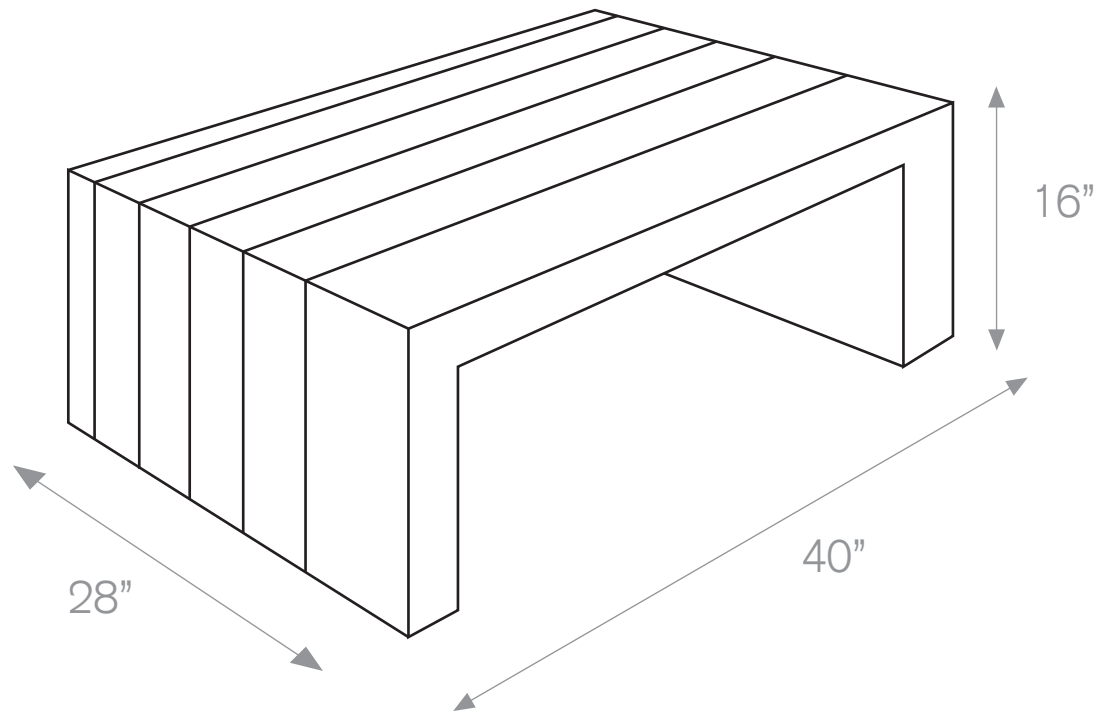

## Coffee Table

---

Multi-layer transition coffee table with blue stripe. Shifting saturation levels one layer at a time, this piece creates the illusion of perpetual motion in different directions depending on where the observer is. Two additional clear blue stripes pulsate through the piece, breaking up the gradual, saturation shift.

---

Year of Design: 2017

Country of Manufacture: Brooklyn, NY, USA

MSRP (\$USD): \$11,000

Materials: Medium Density Fiber-board (MBF), Bio-based Epoxy Resin, Steel

Dimensions: 40" x 28" x 16"

Product Weight: 100lbs