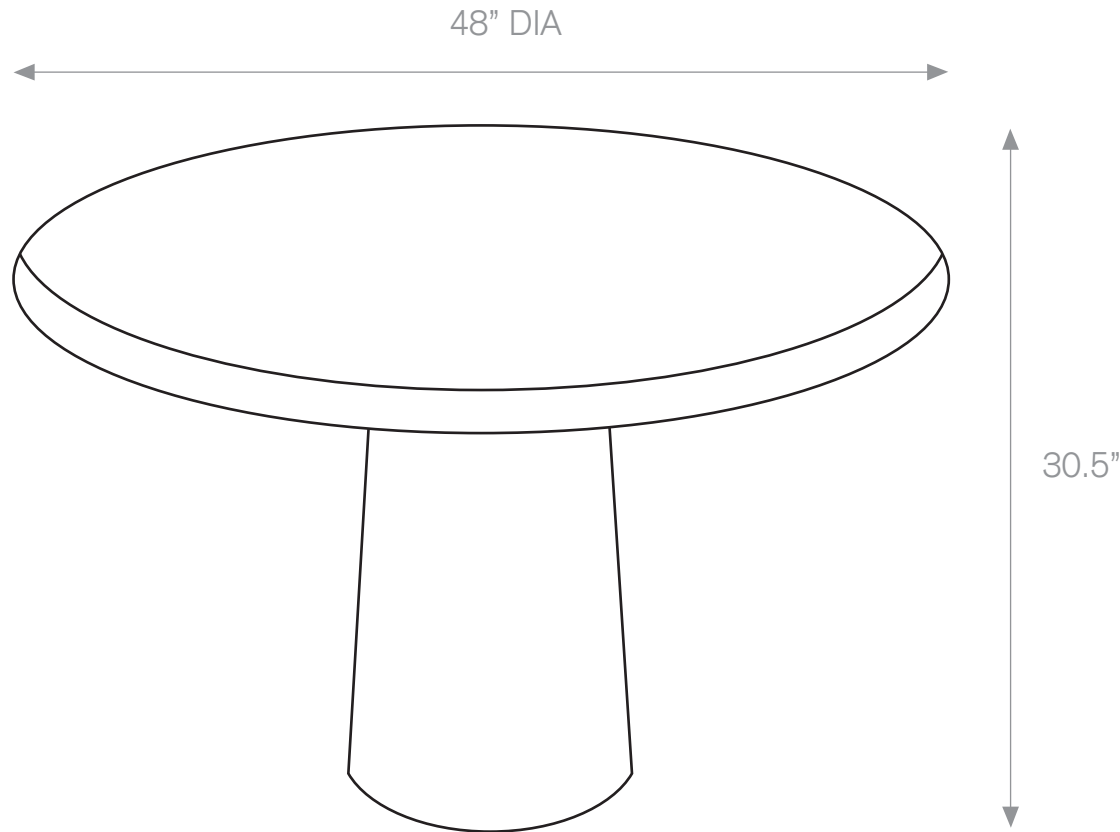

Ripple Table

Circular dining table in aqua/purple. Despite its seemingly simple shape, this dining table takes a maximalist approach to its interior by pairing a “ripple” texture core with a gradient of blues overlaid above it. By having the piece’s core rise and retreat in different sections, the table creates the illusion of a multi-layered top, providing an unexpected contrast to its buttery-smooth finish.

Year of Design: 2019

Country of Manufacture: Brooklyn, NY, USA

MSRP (\$USD): \$14,000

Materials: Medium Density Fiber-board (MBF), Bio-based Epoxy Resin, Aluminum

Dimensions: 48” Dia x 30.5”

Product Weight: 200lbs