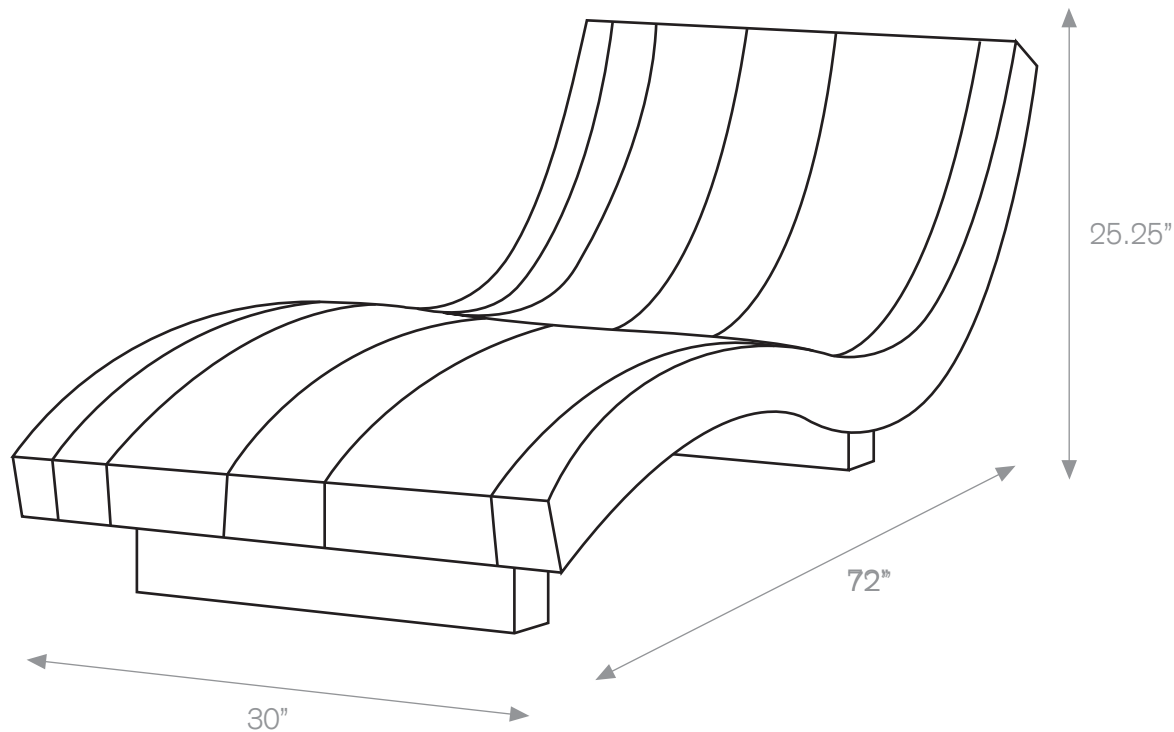

Ripple Chaise Lounge

Chaise lounge in aqua/purple. This chaise lounge utilizes a smooth exterior shape and juxtaposes it with a maximalist interior by pairing a “ripple” texture core with a gradient of blues overlaid above it. By having the piece’s core rise and retreat in different sections, the chaise creates the illusion of a multi-layered top, providing an unexpected contrast to its buttery-smooth finish.

Year of Design: 2019

Country of Manufacture: Brooklyn, NY, USA

MSRP (\$USD): \$24,000

Materials: Medium Density Fiber-board (MBF), Bio-based Epoxy Resin

Dimensions: 72“ x 30” x 25.25”

Product Weight: 140lbs