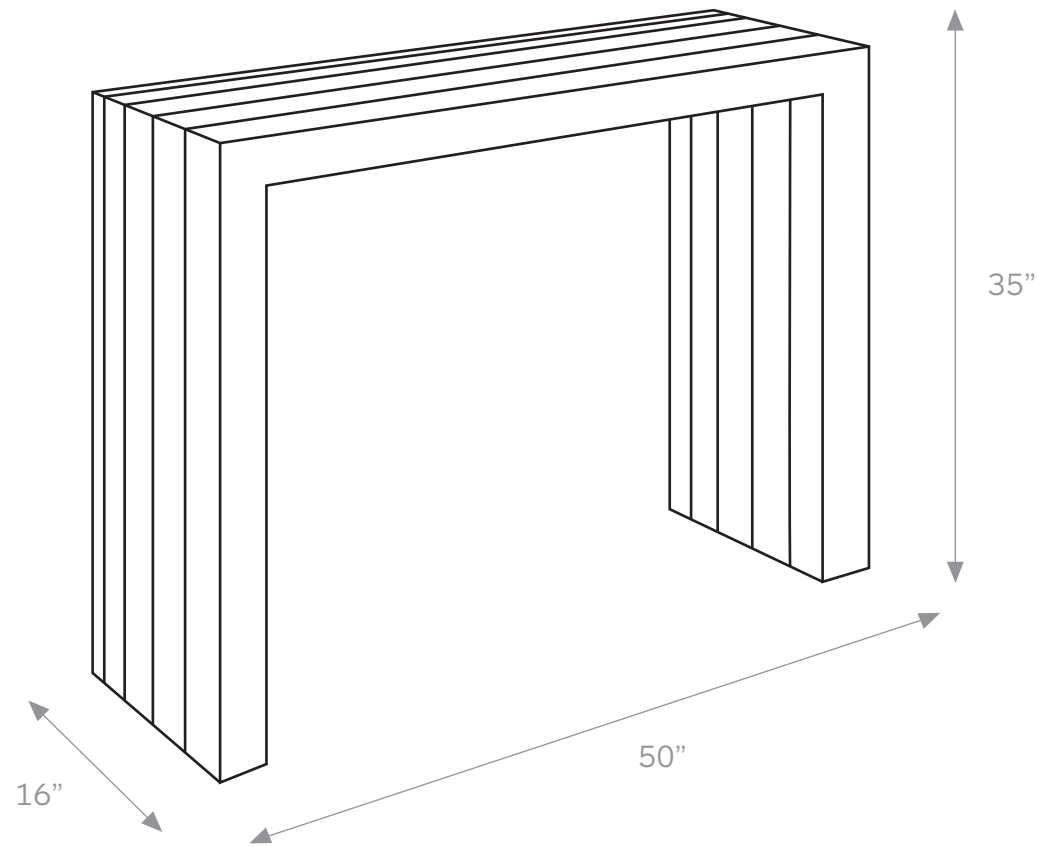

Yellow Console

A 6-layer transition console in a canary yellow gradient. Shifting saturation levels one layer at a time, this console creates the illusion of perpetual motion in different directions depending on where the observer is. Console can face in either direction, depending on the owner's preference.

Year of Design: 2018

Country of Manufacture: Brooklyn, NY, USA

MSRP (\$USD): \$13,000

Materials: Medium Density Fiber-board (MBF), Bio-based Epoxy Resin, Steel

Dimensions: 50" x 16" x 35"

Product Weight: 120lbs