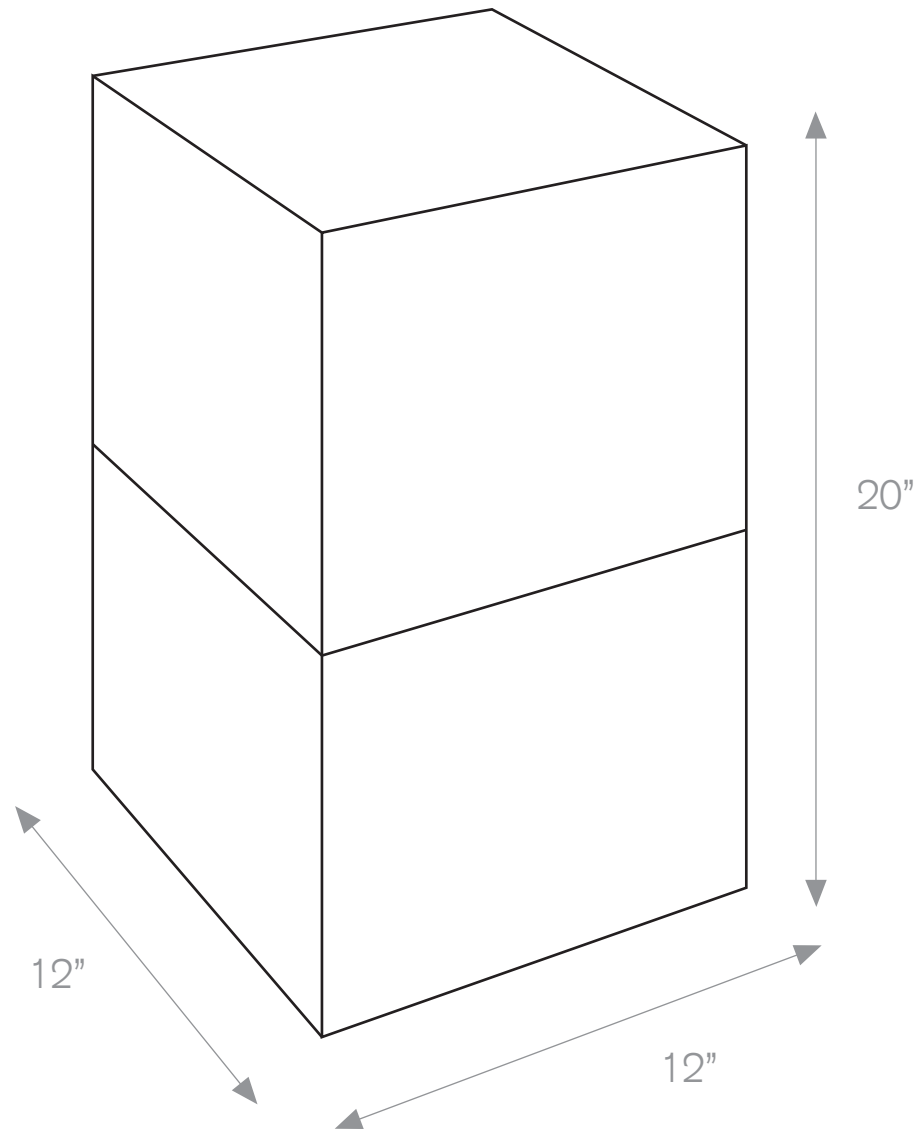

## Switch Box

---

Multi-layer side table in single or multi-color options. Utilizing a medley of gradual saturation shifts in different directions, the effects in this piece manage to both guide the eye, yet perplex it simultaneously. The depth effects created instruct the eye to scan its gaze along the various saturation shifts.

---

Year of Design: 2018

Country of Manufacture: Brooklyn, NY, USA

MSRP (\$USD): \$2,600

Materials: Medium Density Fiber-board (MBF), Bio-based Epoxy Resin

Dimensions: 12" x 12" x 20"

Product Weight: 40lbs