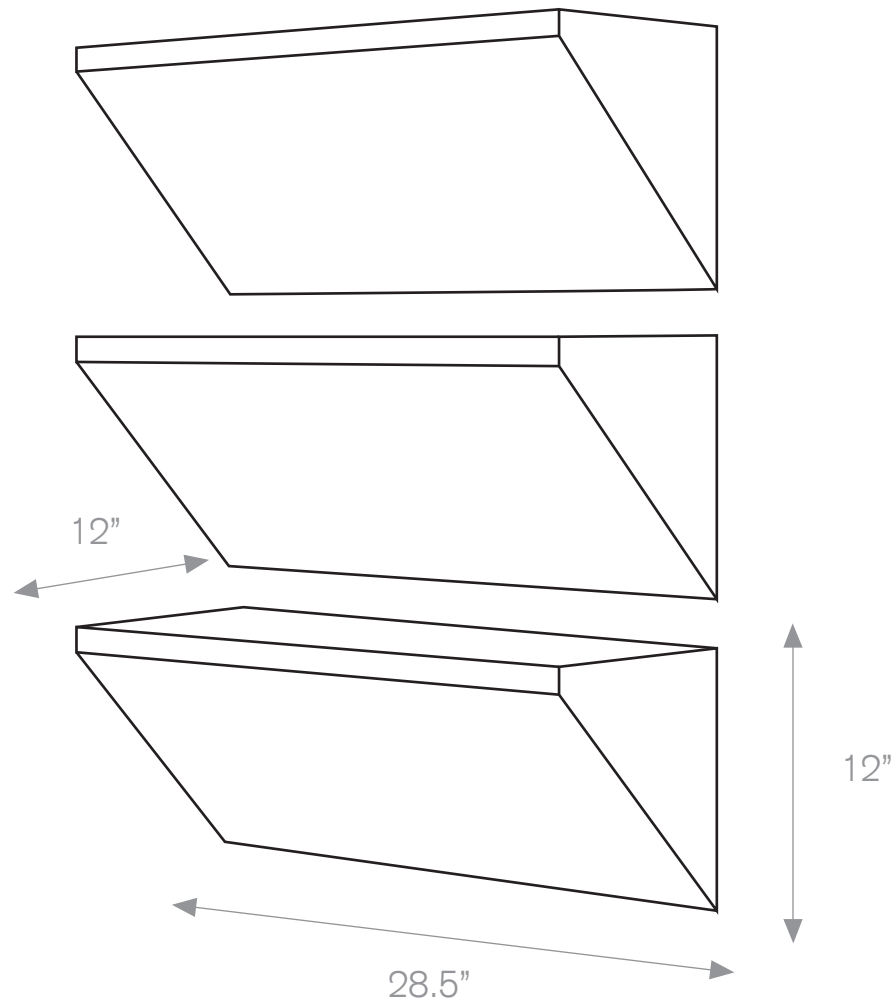

Triangle Shelves

Triangular wall shelving in aqua green colorway. Gradually shifting saturation from one direction to another, this set manages to both guide the eye, yet perplex it simultaneously. Rendering observers unable to focus on one point and discern exactly what is happening, the depth effect created instructs your eye to perpetually move its gaze along the saturation shift.

Year of Design: 2018

Country of Manufacture: Brooklyn, NY, USA

MSRP (\$USD): Set of 3 - \$9,000 / One \$3,500

Materials: Medium Density Fiber-board (MBF), Bio-based Epoxy Resin

Dimensions: 12" x 28.5" x 12"

Product Weight: 70lbs per shelf